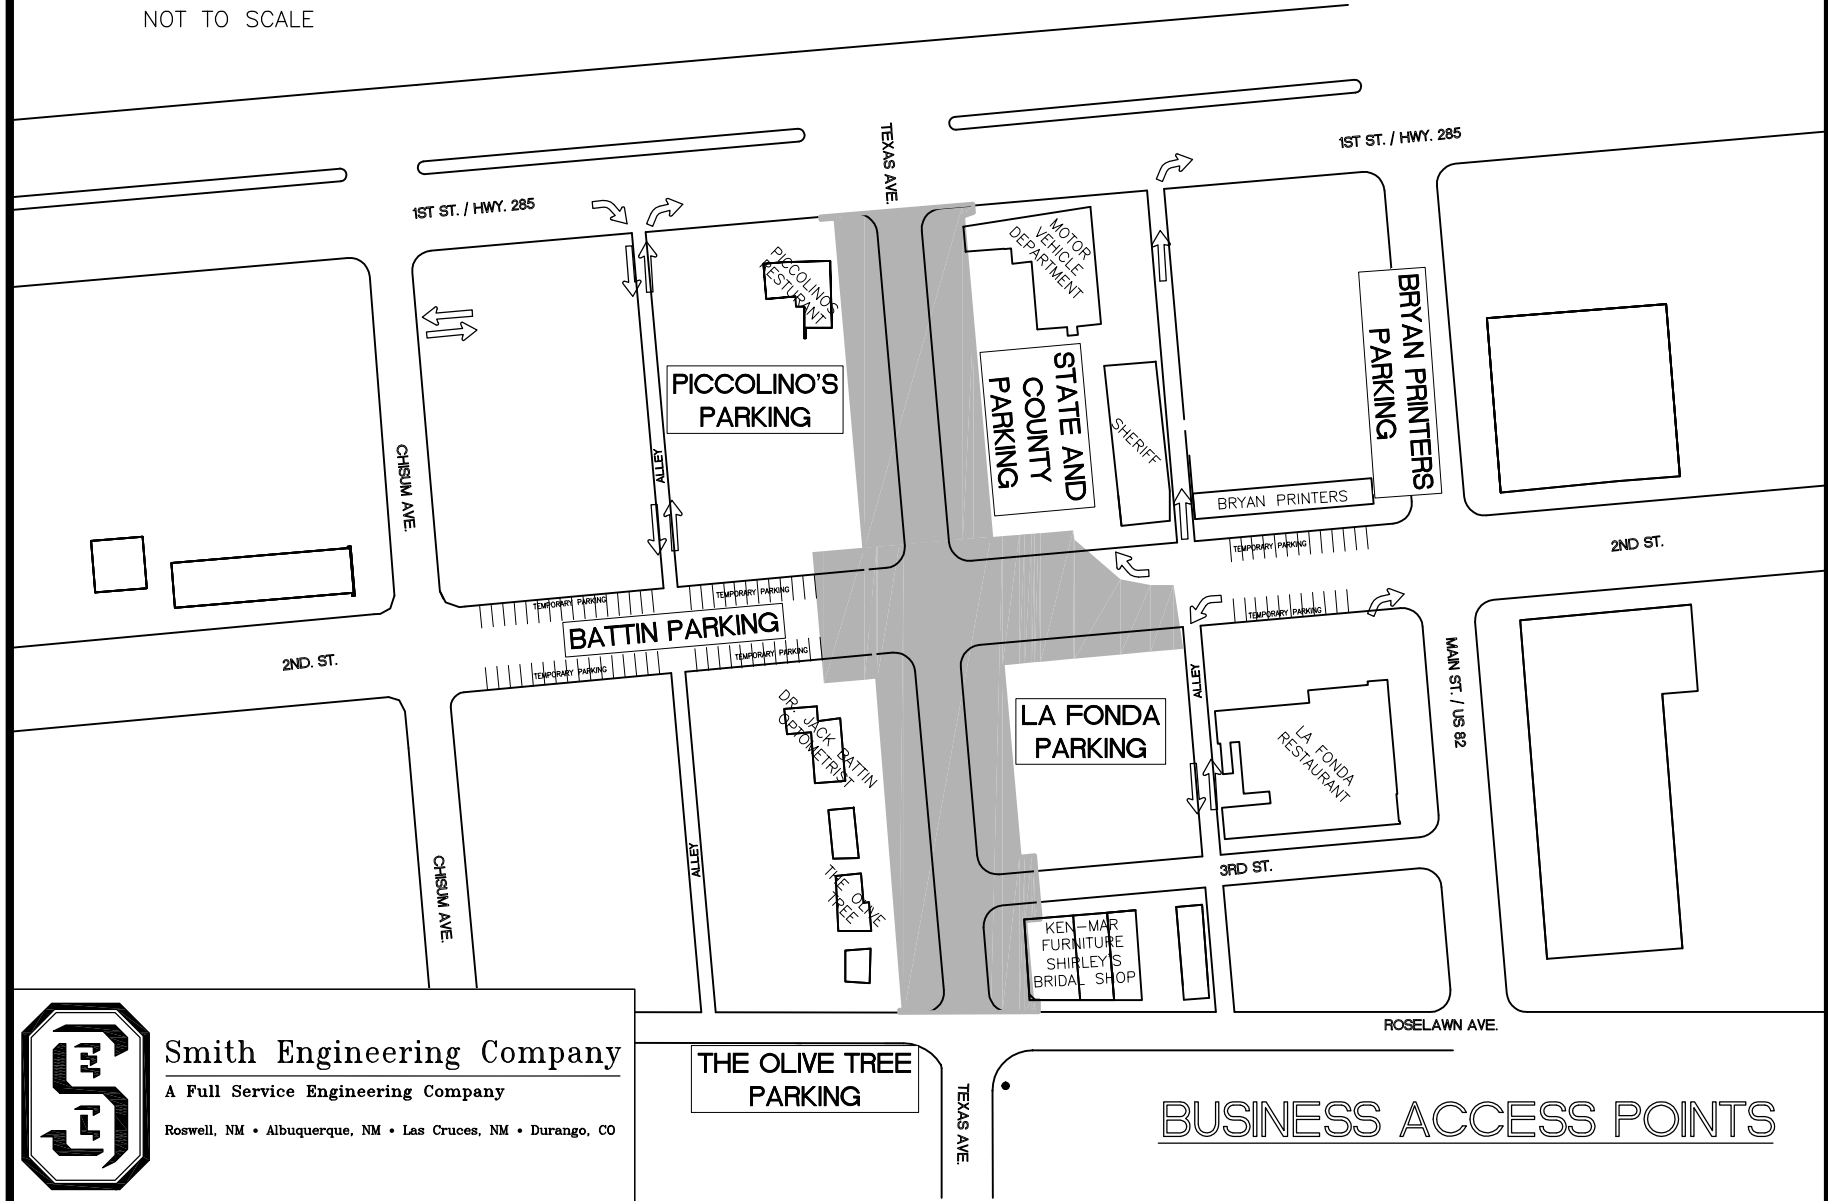

NOT TO SCALE

ACCESS LEGEND	
	ACCESS DIRECTION
	PARKING LOCATION

Smith Engineering Company

A Full Service Engineering Company

Roswell, NM • Albuquerque, NM • Las Cruces, NM • Durango, CO

THE OLIVE TREE
PARKING

BUSINESS ACCESS POINTS